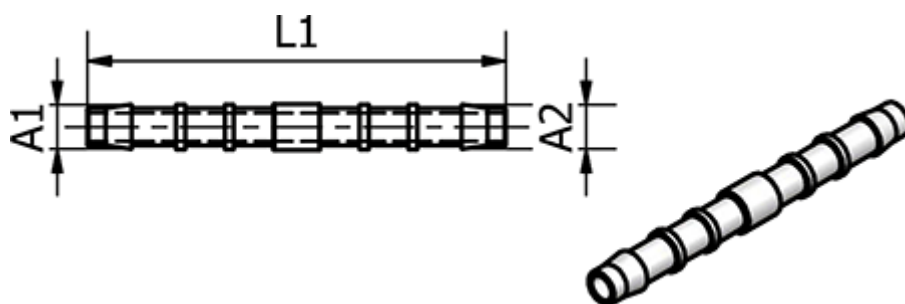

Data Sheet

Article number: 586344115

Description: Tube Connector 34.4115, Ø5/ Ø5
Tube Connector

Measures

Ext. Hose Diameter A1 = 5

Ext. hose diameter A2 = 5

L1 = 45